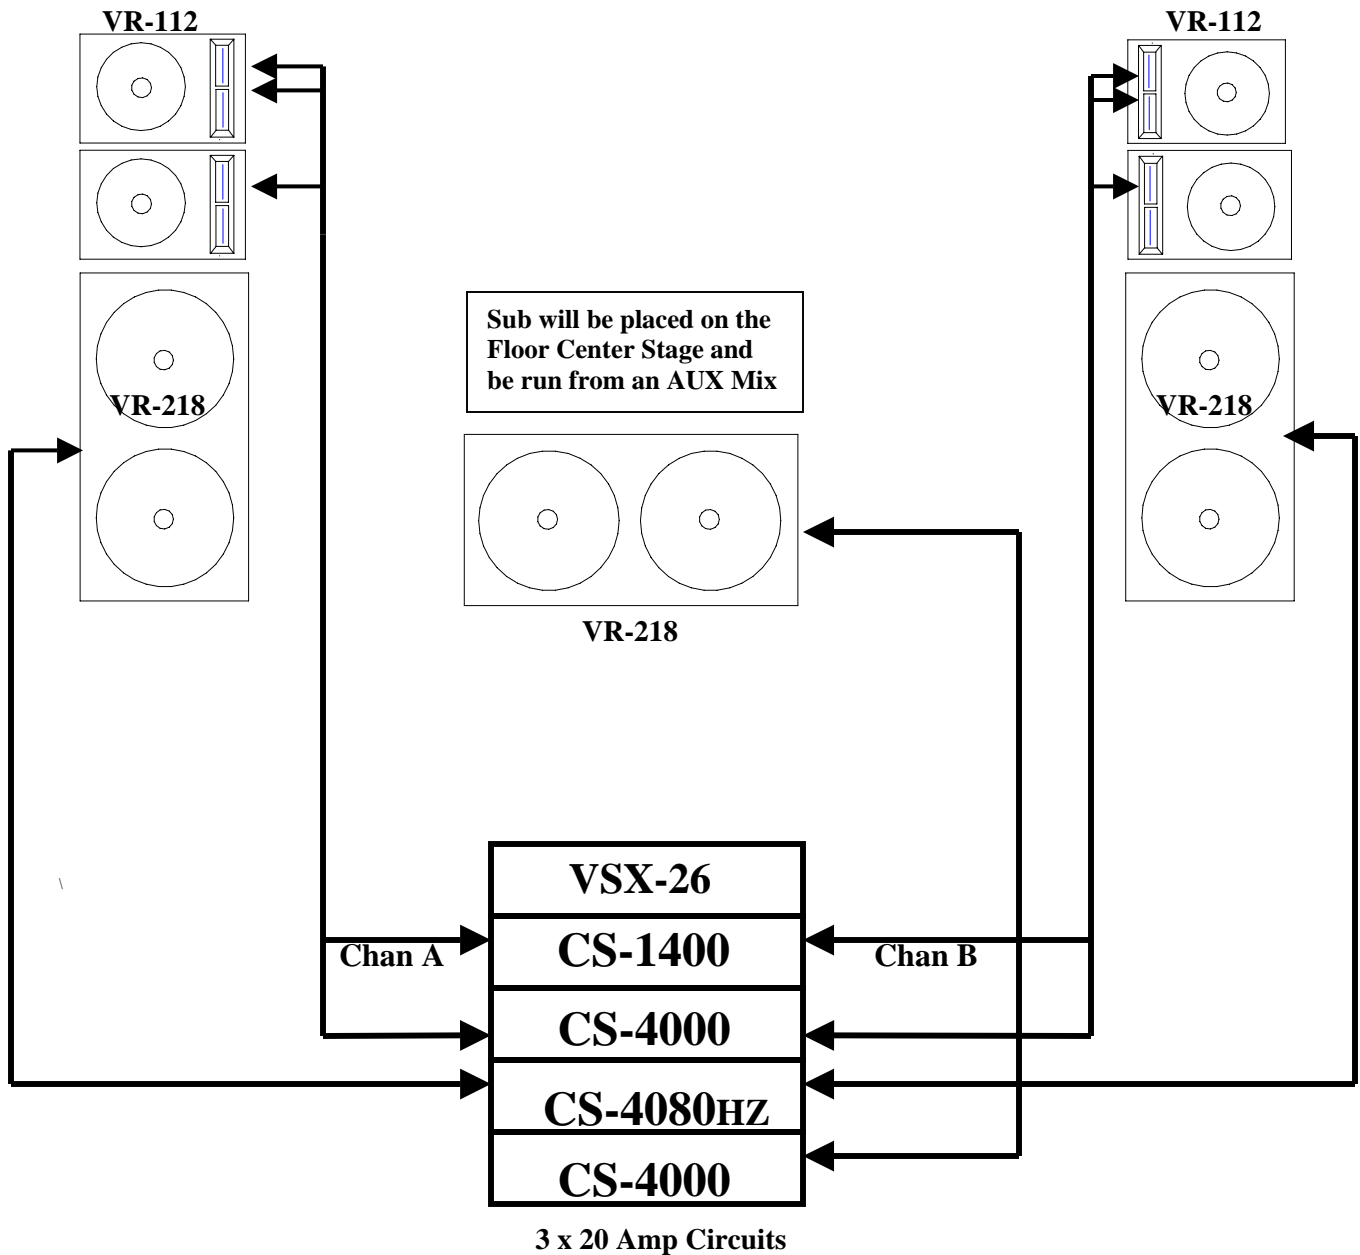

### Amp Racks

Note: This system does not include the equipment rack.

Note Panel is a rendering, but not to scale

# VerrsArray 2 - Hang System+ with 1 VR-218 Sub per side & 1 AUX Fed Sub in Center

**10,440 Watts**

**Note: This system is only Stereo above 100 Hz.**

**The Aux Fed Sub Input will be via the front panel RTA Mic input.**