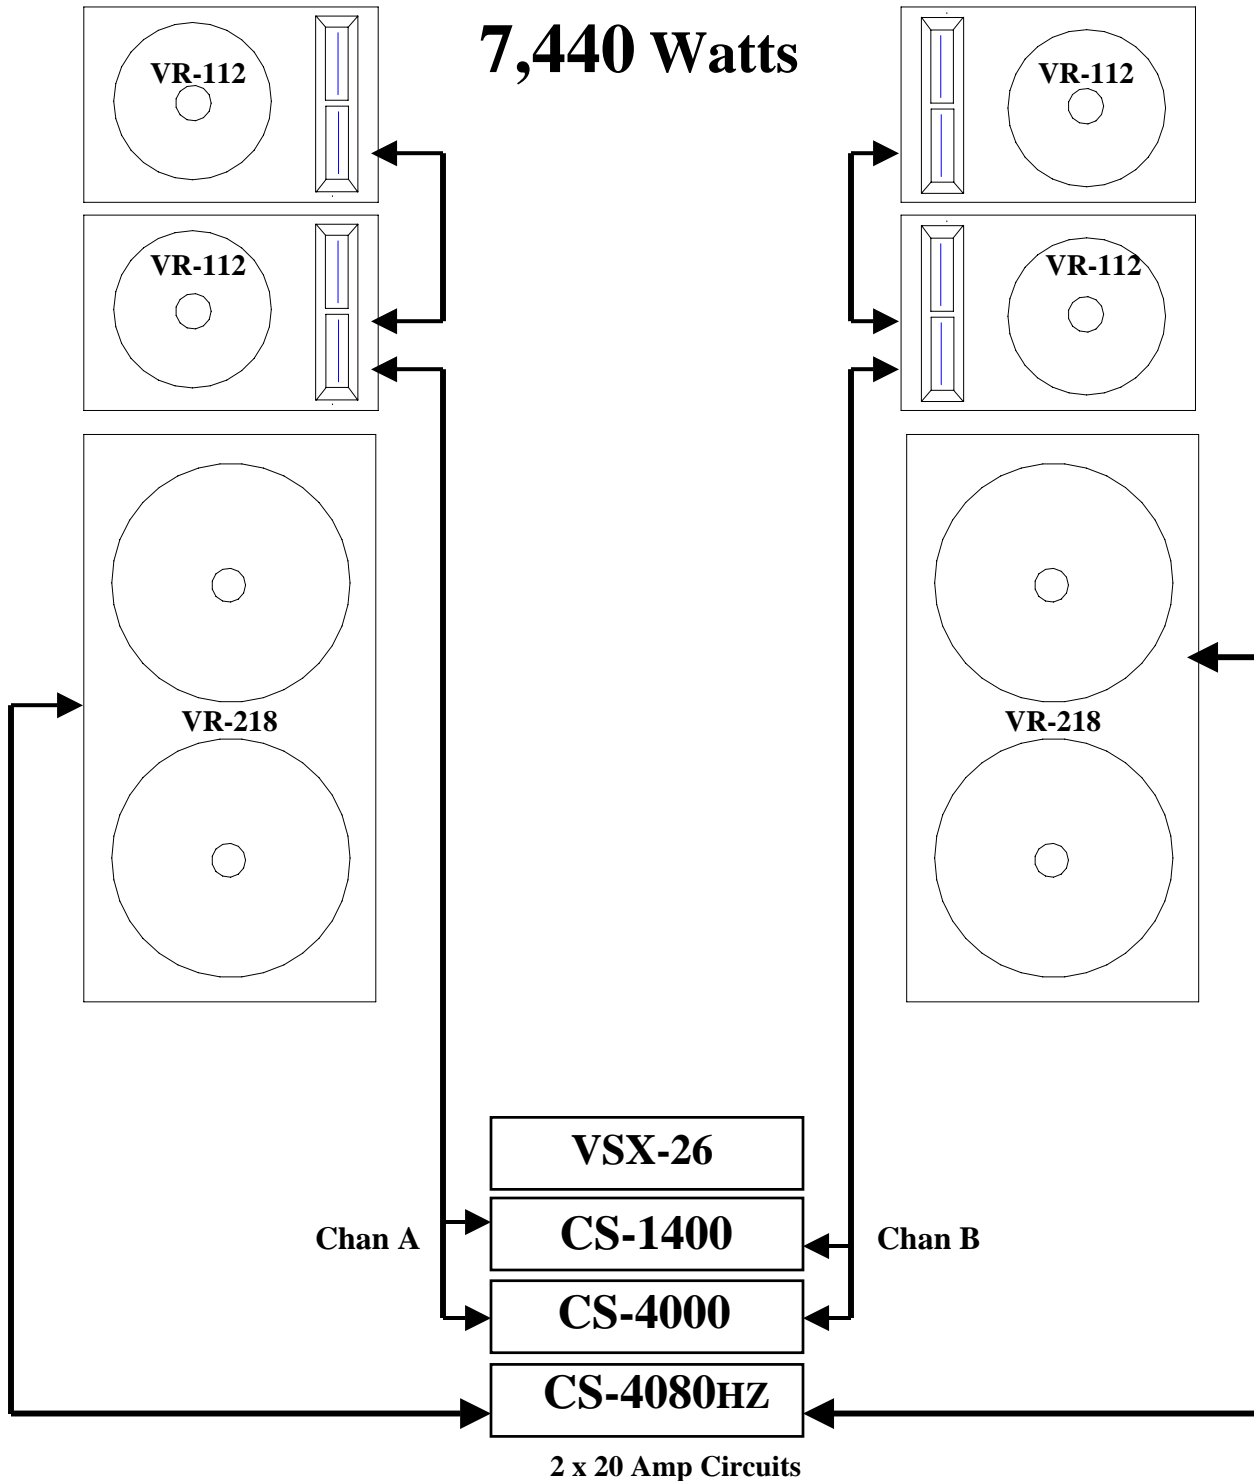

# VerrsArray 2 - Hang System with 1 VR-218 Sub per side

By Marty McCann  
Peavey Electronics Corporation

# VersArray 2 - Hang System with 1 VR-218 Sub per side

By Marty McCann  
Peavey Electronics Corporation

# VerrsArray 2 - Hang System+ with 1 VR-218 Sub per side & 1 AUX Fed Sub in Center

**10,440 Watts**

**Note: This system is only Stereo above 100 Hz.**

**The Aux Fed Sub Input will be via the front panel RTA Mic input.**

## 10,440 Watts