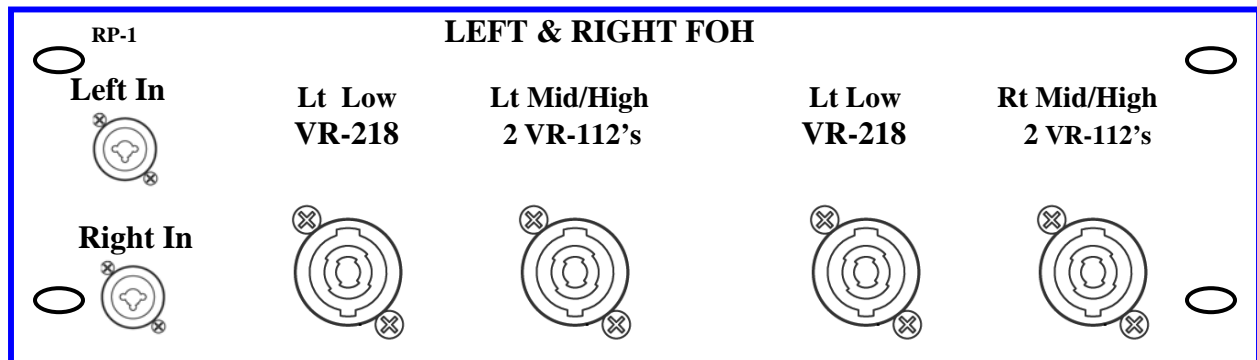

VersArray 2 - Hang System with 1 VR-218 Sub per side

By Marty McCann
Peavey Electronics Corporation

7,440 Watts

<u>QTY</u>	<u>Model</u>	<u>Description</u>
4	VR-112	Two-way Loudspeaker Enclosure
2	VR-218	Low Frequency Loudspeaker Enclosure
1	CS-1400	Power Amplifier
1	CS-4000	Power Amplifier
1	CS-4080HZ	Power Amplifier
1	VSX-26	Digital Signal Processor

<u>QTY</u>	<u>Model</u>	<u>Description</u>	
2	Ground Stack	Kit	#00595770
6	3 Ft Low Z	Balanced Cable	#00380220
2	D3F	Female XLR Panel Mount	#00382340
2	NC3MX-BAG	Male XLR	#00383560
2	2 Ft 4 Cond	16-Gauge Spkn/Spkn Cable	#00597020
4	25 Ft 4 Cond	12-Gauge Spkn/Spkn Cable	#00575040
4	NL4MP	4 Pole Speakon Panel Mount	#00384870

Amp Racks

Note: This system does not include the equipment rack.

Note Panel is a rendering, but not to scale