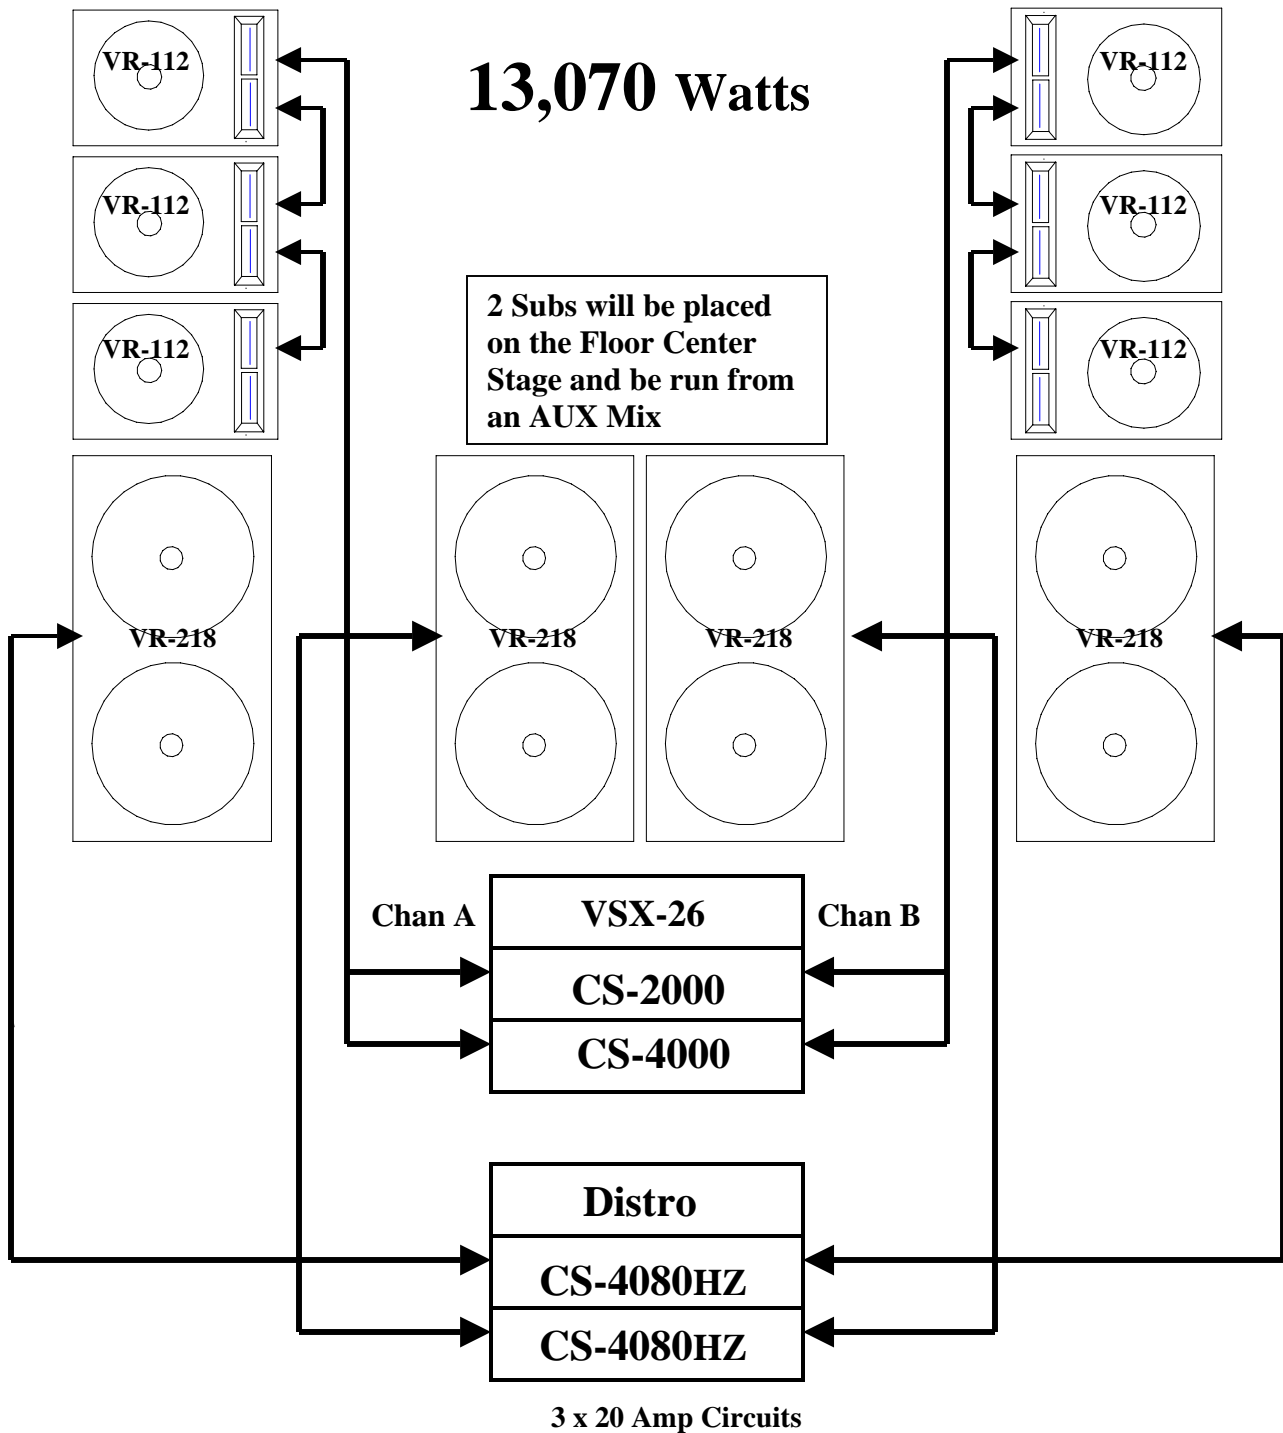

Systemware

<u>QTY</u>	<u>Model</u>	<u>Description</u>	
2	Ground Stack	Kit	#00595770
6	Pak Locking Pins	VR-112 Pins (4 Pak)	#00594020
6	3 Ft Low Z	Balanced Cable	#00380220
2	D3F	Female XLR Panel Mount	#00382340
2	NC3MX-BAG	Male XLR	#00383560
4	2 Ft 4 Cond	16-Gauge Spkn/Spkn Cable	#00597020
2	10 Ft 4 Cond	12-Gauge Spkn/Spkn Cable	#00575030
2	25 Ft 4 Cond	12-Gauge Spkn/Spkn Cable	#00575040
4	NL4MP	4 Pole Speakon Panel Mount	#00384870

Amp Racks

Note: This system does not include the equipment rack.

VSX-26
CS-2000
CS-4000
CS-4080HZ

Note Panel is a rendering, but not to scale

VerrsArray 3 - Hang System+ with 1 VR-218 Sub per side & 2 Aux Fed VR-218 Subs

Note: This system is only Stereo above 100 Hz.

The Aux Fed Sub Input will be via the front panel RTA Mic input.

VersArray 3 - Hang System+

with 1 - 218 Sub per side
& 2 Aux Fed VR-218 Subs

By Marty McCann
Peavey Electronics Corporation