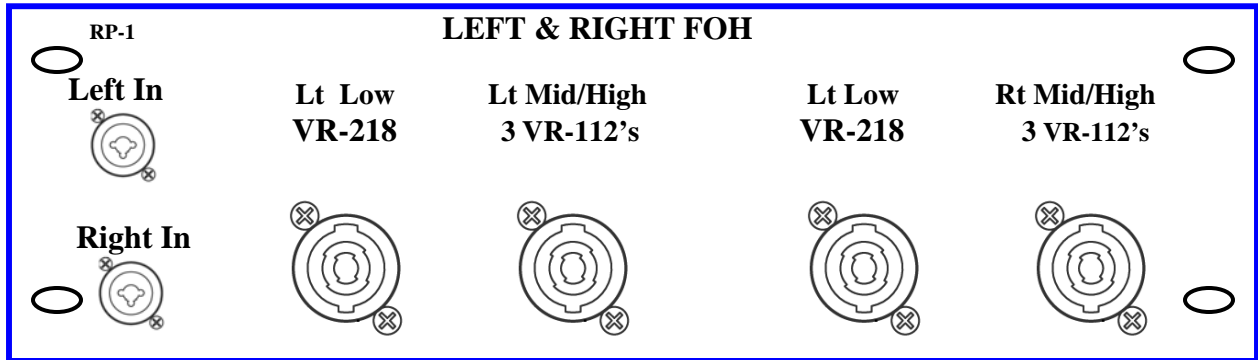

VerrsArray 3 - Hang System with 1 VR-218 Sub per side

VersArray 3 - Hang System with 1 - 218 Sub per side

By Marty McCann
Peavey Electronics Corporation

8,990 Watts

Left & Right FOH System

<u>QTY</u>	<u>Model</u>	<u>Description</u>
6	VR-112	Two-way Loudspeaker Enclosure
2	VR-218	Low Frequency Loudspeaker Enclosure
1	CS-2000	Power Amplifier
1	CS-4000	Power Amplifier
1	CS-4080HZ	Power Amplifier
1	VSX-26	Digital Signal Processor

Systemware

<u>QTY</u>	<u>Model</u>	<u>Description</u>	
2	Ground Stack	Kit	#00595770
6	Pak Locking Pins	VR-112 Pins (4 Pak)	#00594020
6	3 Ft Low Z	Balanced Cable	#00380220
2	D3F	Female XLR Panel Mount	#00382340
2	NC3MX-BAG	Male XLR	#00383560
4	2 Ft 4 Cond	16-Gauge Spkn/Spkn Cable	#00597020
2	10 Ft 4 Cond	12-Gauge Spkn/Spkn Cable	#00575030
2	25 Ft 4 Cond	12-Gauge Spkn/Spkn Cable	#00575040
4	NL4MP	4 Pole Speakon Panel Mount	#00384870

Amp Racks

Note: This system does not include the equipment rack.

VSX-26
CS-2000
CS-4000
CS-4080HZ

Note Panel is a rendering, but not to scale

VerrsArray 3 - Hang System+ with 1 VR-218 Sub per side & 2 Aux Fed VR-218 Subs

Note: This system is only Stereo above 100 Hz.

The Aux Fed Sub Input will be via the front panel RTA Mic input.

VersArray 3 - Hang System+

with 1 - 218 Sub per side
& 2 Aux Fed VR-218 Subs

By Marty McCann
Peavey Electronics Corporation