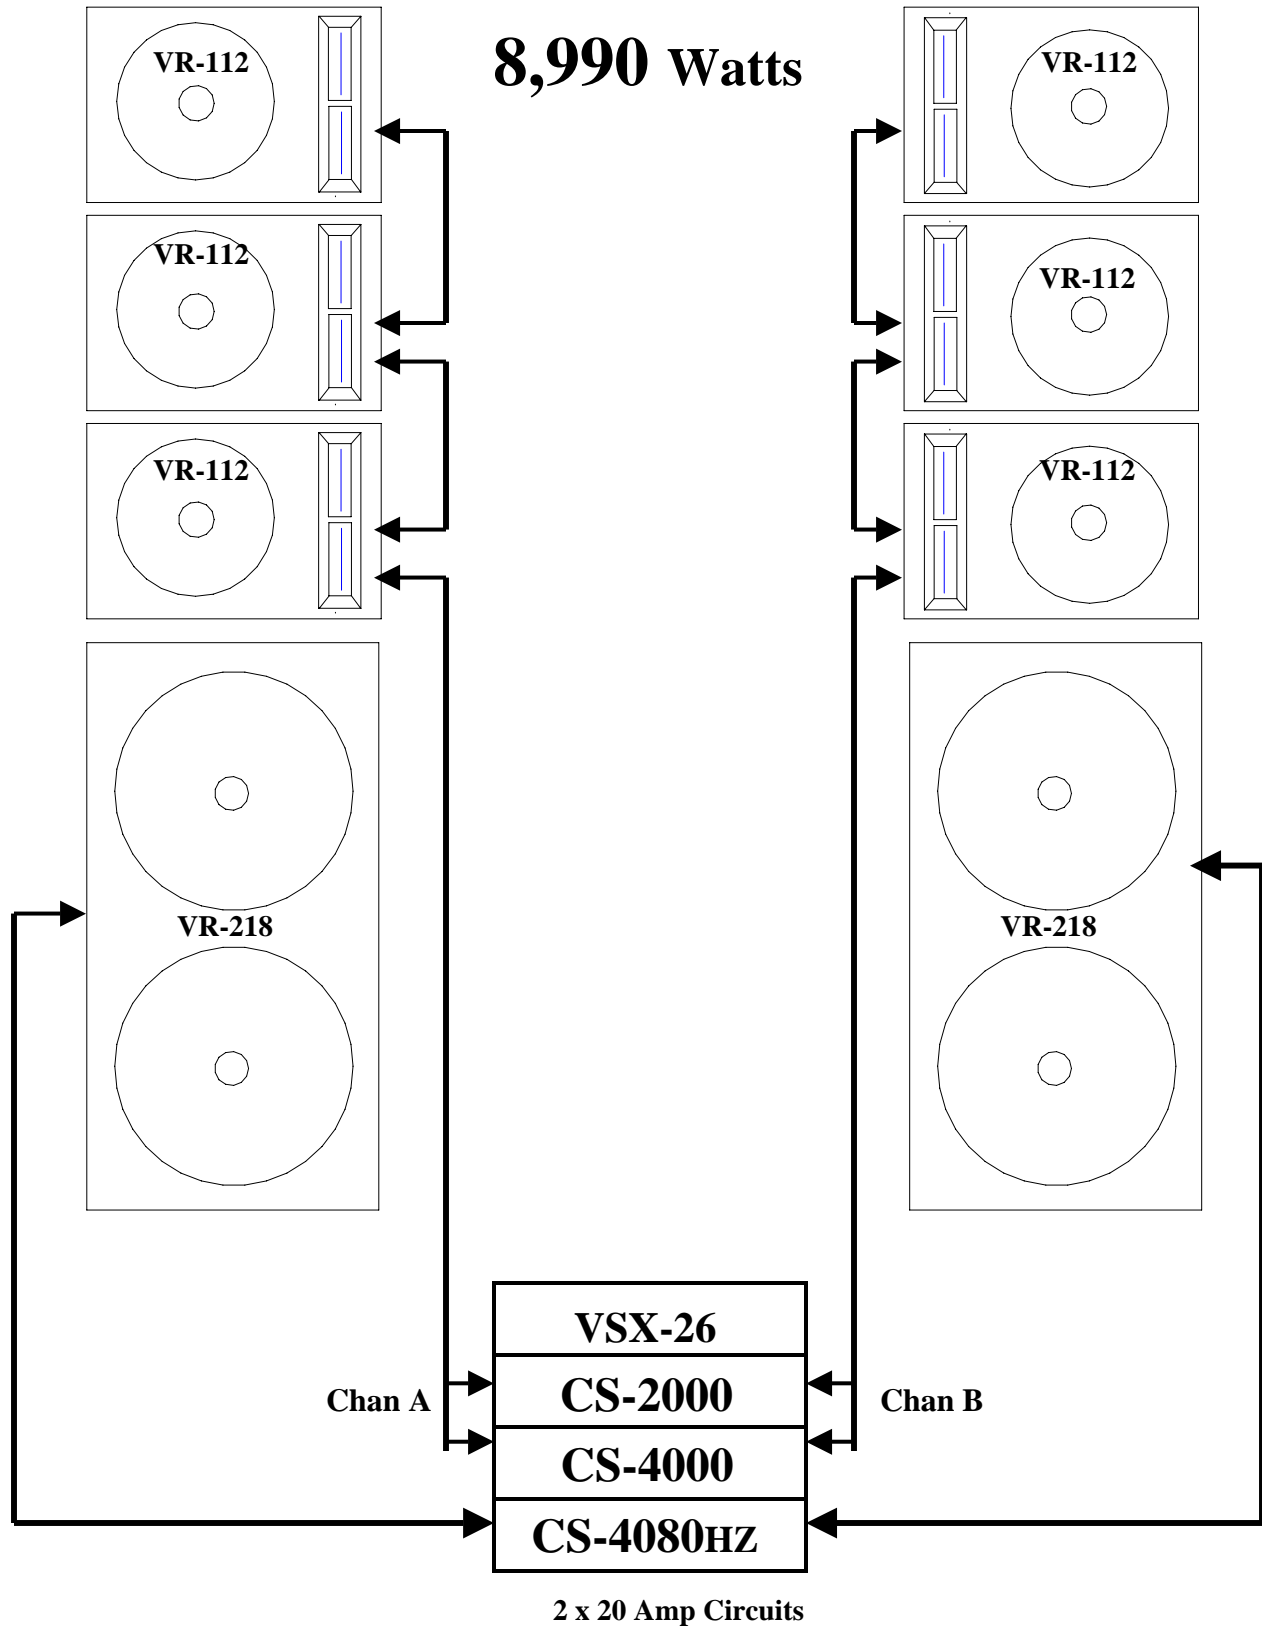

VerrsArray 3 - Hang System with 1 VR-218 Sub per side

VersArray 3 - Hang System with 1 - 218 Sub per side

By Marty McCann
Peavey Electronics Corporation

8,990 Watts

Left & Right FOH System

<u>QTY</u>	<u>Model</u>	<u>Description</u>
6	VR-112	Two-way Loudspeaker Enclosure
2	VR-218	Low Frequency Loudspeaker Enclosure
1	CS-2000	Power Amplifier
1	CS-4000	Power Amplifier
1	CS-4080HZ	Power Amplifier
1	VSX-26	Digital Signal Processor

Systemware

<u>QTY</u>	<u>Model</u>	<u>Description</u>	
2	Ground Stack	Kit	#00595770
6	Pak Locking Pins	VR-112 Pins (4 Pak)	#00594020
6	3 Ft Low Z	Balanced Cable	#00380220
2	D3F	Female XLR Panel Mount	#00382340
2	NC3MX-BAG	Male XLR	#00383560
4	2 Ft 4 Cond	16-Gauge Spkn/Spkn Cable	#00597020
2	10 Ft 4 Cond	12-Gauge Spkn/Spkn Cable	#00575030
2	25 Ft 4 Cond	12-Gauge Spkn/Spkn Cable	#00575040
4	NL4MP	4 Pole Speakon Panel Mount	#00384870

Amp Racks

Note: This system does not include the equipment rack.

VSX-26
CS-2000
CS-4000
CS-4080HZ

Note Panel is a rendering, but not to scale

VerrsArray 3 - Hang System+ with 1 VR-218 Sub per side & 2 Aux Fed VR-218 Subs

Note: This system is only Stereo above 100 Hz.

The Aux Fed Sub Input will be via the front panel RTA Mic input.

VersArray 3 - Hang System+

with 1 - 218 Sub per side
& 2 Aux Fed VR-218 Subs

By Marty McCann
Peavey Electronics Corporation