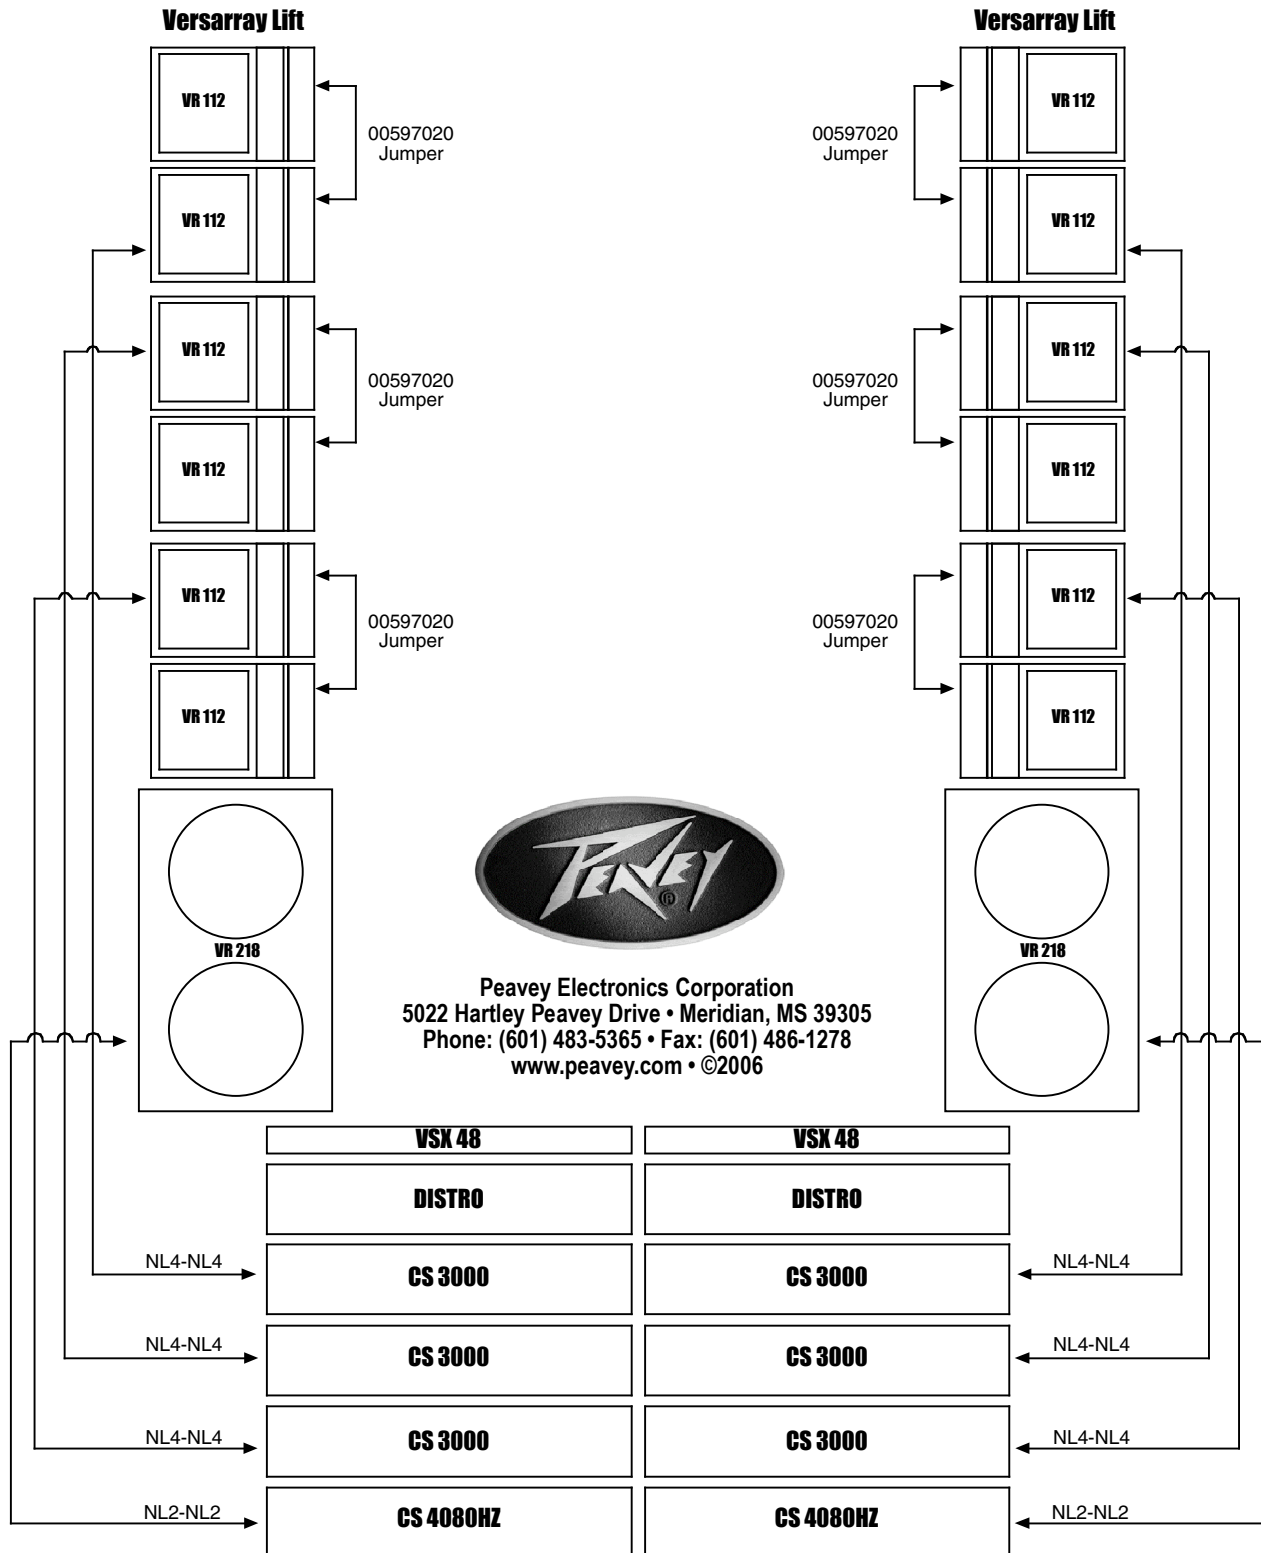

# Versarray™ Project Twelve

Peavey Electronics Corporation  
 5022 Hartley Peavey Drive • Meridian, MS 39305  
 Phone: (601) 483-5365 • Fax: (601) 486-1278  
 www.peavey.com • ©2006