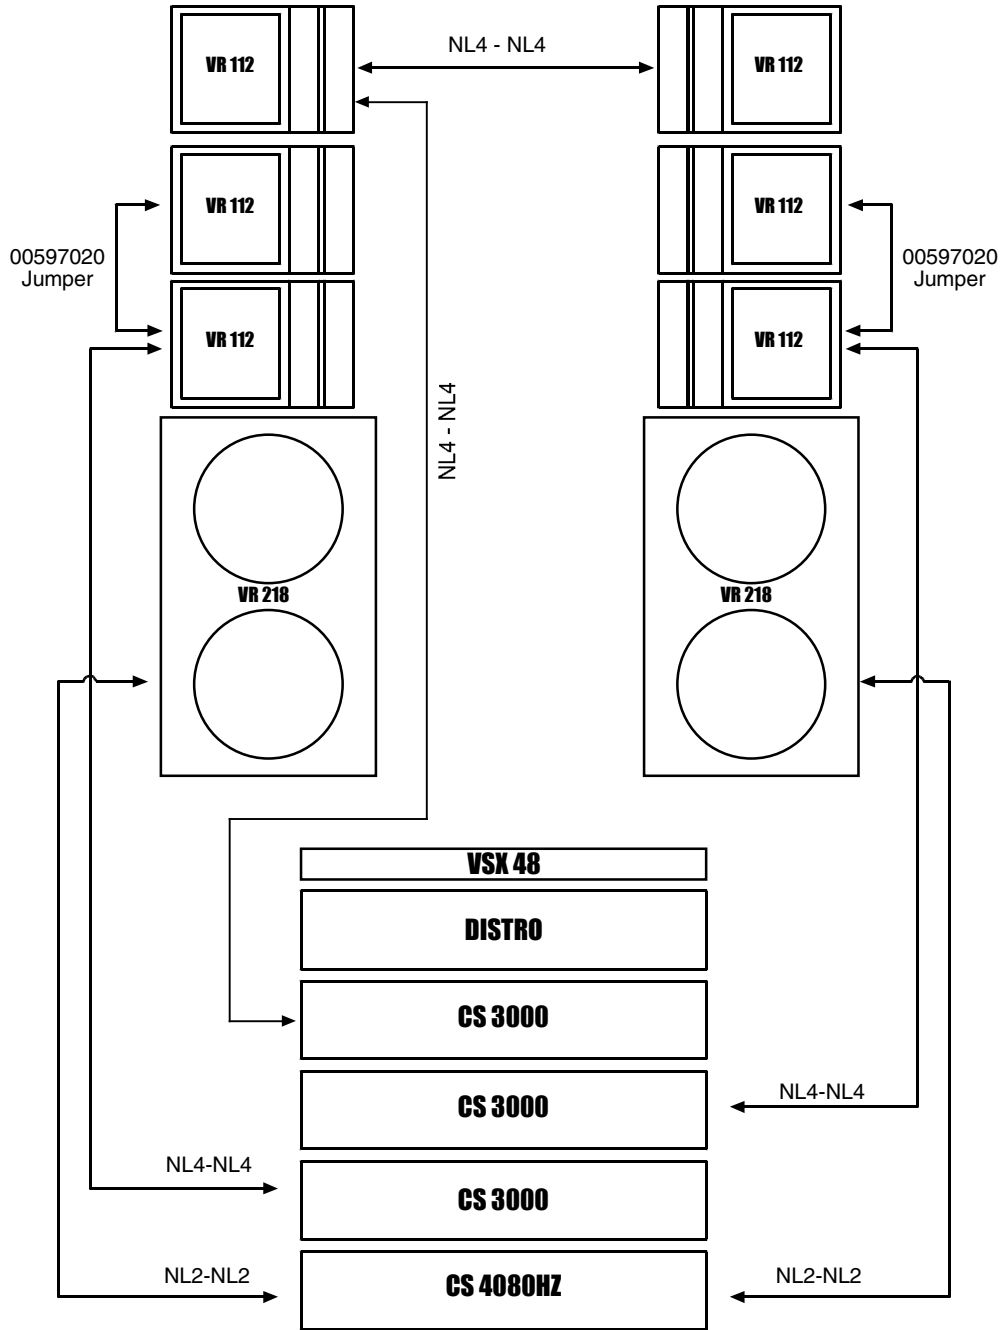

Versarray™ Project Ten

Peavey Electronics Corporation
5022 Hartley Peavey Drive • Meridian, MS 39305
Phone: (601) 483-5365 • Fax: (601) 486-1278
www.peavey.com • ©2006