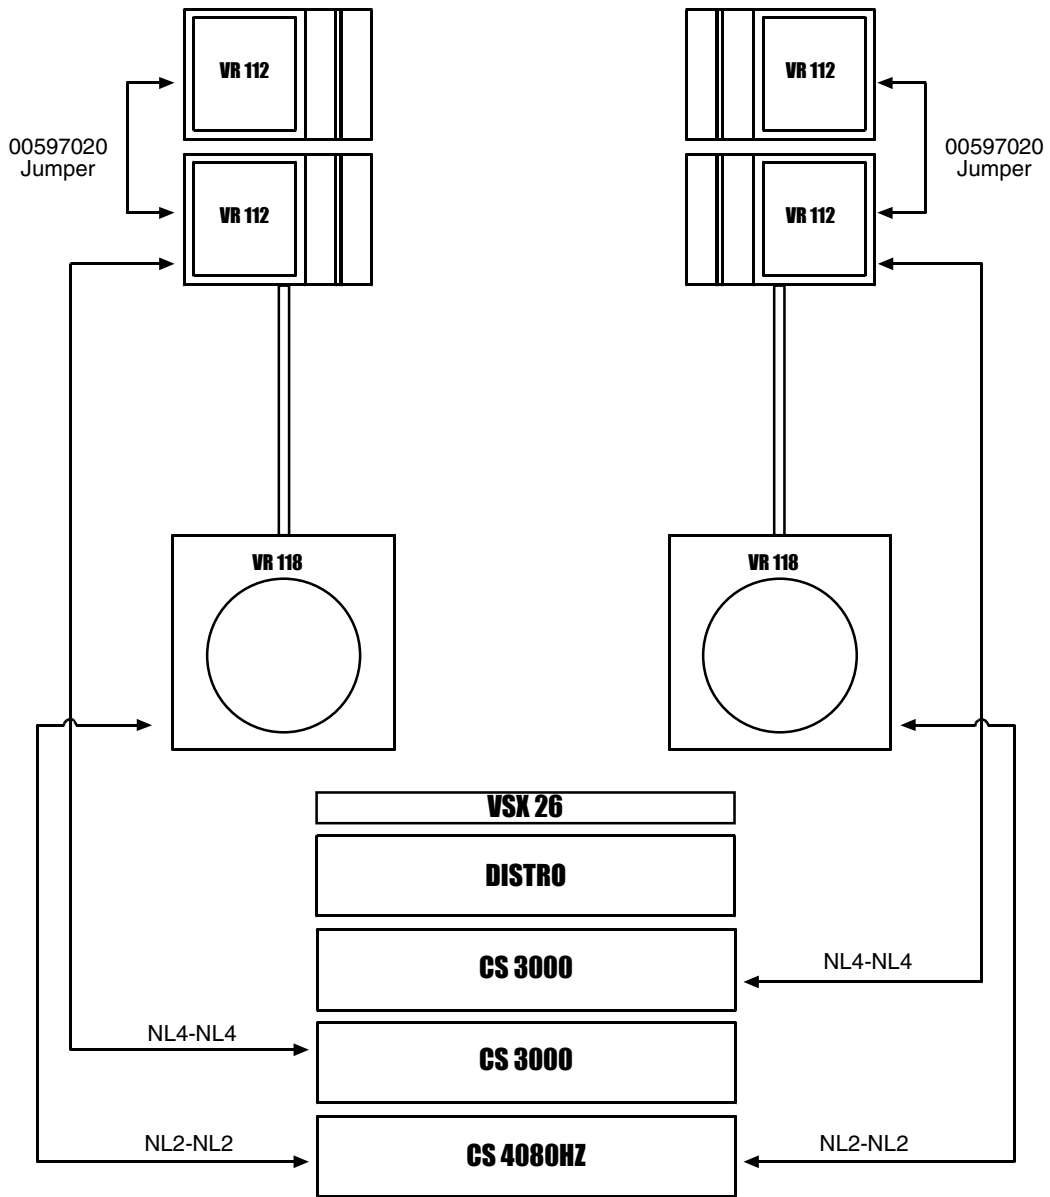

Versarray™ Project Eight

Peavey Electronics Corporation
5022 Hartley Peavey Drive • Meridian, MS 39305
Phone: (601) 483-5365 • Fax: (601) 486-1278
www.peavey.com • ©2006