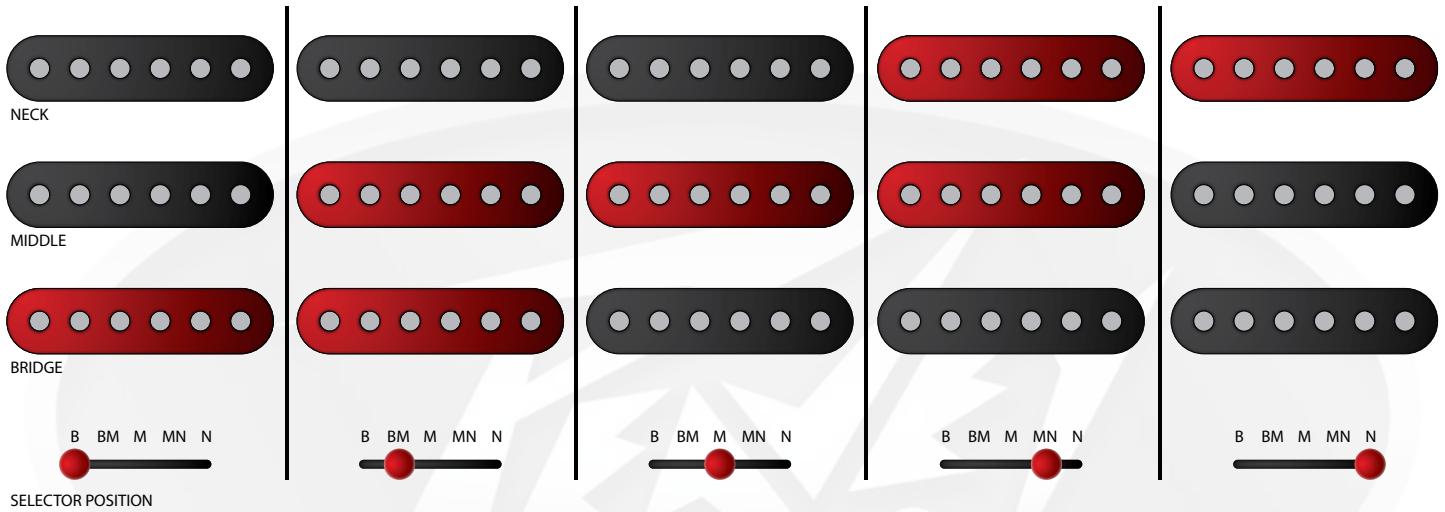

RAPTOR® Custom PICKUP SWITCHING

AVAILABLE CASES/BAGS

Peavey Part #00444840 Rectangular Guitar Case
Peavey Part #00478950 Molded Electric Guitar Case
Peavey Part #00722780 Nylon Guitar Bag

THANK YOU FOR PURCHASING GENUINE PEAVEY® PRODUCTS!