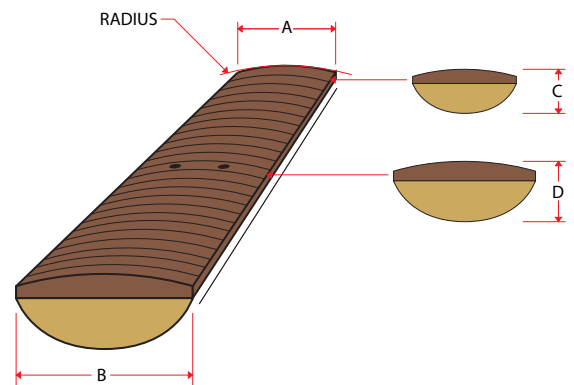

## SPECIFICATIONS

Neck Material: Maple

Inlays: 6mm white dots

Neck Type: Bolt on

Frets: 22-frets 2.5mm wide x 1.1mm tall

Hardware Color: Chrome

Bridge: Steel Vintage Style Fulcrum Tremolo

Body Wood: Solid basswood

## NECK DIMENSIONS

Scale/Length: 25.5", 22 frets

a. Width at Nut: 1.65" (42mm)

b. Width at Last Fret: 2.25" (57.5 mm)

c. Thickness at 1st Fret: .768" (19.5mm)

d. Thickness at 12th Fret: .846" (21.5mm)

Radius: 12"

### Peavey® USA Design

**Construction:** Single coil

**Magnet Type:** Ceramic 5 magnet, wide magnetic pole pieces

**Description:** 9k dc. 4 conductor shielded hookup wire. High output with enhanced presence. Calibrated for bridge position and harmonically placed.